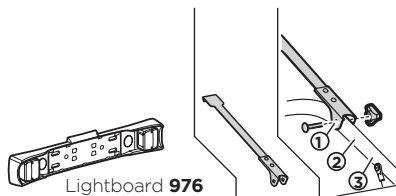

Lightboard 976

NISSAN Micra (K11), 3/5-dr Hatchback, 93-02	Does not cover the rear lights	-	1
NISSAN Note (E11), 5-dr Hatchback, 05-13	Lightboard 976 recommended	-	1
NISSAN Sunny, 3/5-dr Hatchback, 86-90	Does not cover the rear lights	-	1
NISSAN Sunny, 3/5-dr Hatchback, 95-99	Does not cover the rear lights	9111	1
OPEL Astra, 5-dr Hatchback, 04-09	Does not cover the rear lights	9115	3
OPEL Corsa, 3/5-dr Hatchback, 93-00	Does not cover the rear lights	-	2
OPEL Corsa, 3/5-dr Hatchback, 01-05	Lightboard 976 recommended	-	1
OPEL Corsa (D), 3/5-dr Hatchback, 06-14	Does not cover the rear lights	9115	3
PEUGEOT 106, 3/5-dr Hatchback, 92-04	Does not cover the rear lights	-	2
PEUGEOT 206, 3/5-dr Hatchback, 98-08	Does not cover the rear lights	-	2
PEUGEOT 206+, 3/5-dr Hatchback, 09-12	Does not cover the rear lights	-	2
PEUGEOT 207, 3/5-dr Hatchback, 06-12	Does not cover the rear lights	9115	3
PEUGEOT 307, 3/5-dr Hatchback, 01-08	Does not cover the rear lights	-	2
PEUGEOT 308, 3/5dr Hatchback, 07-13	Does not cover the rear lights	-	1
PEUGEOT 1007, 3-dr Hatchback, 05-09	Does not cover the rear lights	-	2
PEUGEOT 3008, 5-dr SUV, 09-16	Does not cover the rear lights	9115	3
RENAULT Clio III, 3/5-dr Hatchback, 05-12	Does not cover the rear lights	-	1
RENAULT Sandero II, 5-dr Hatchback, 13-	Does not cover the rear lights	9115	2
RENAULT Sandero StepWay II, 5-dr SUV, 13-	Does not cover the rear lights	9115	2
RENAULT Twingo, 3-dr Hatchback, 93-07	Does not cover the rear lights	-	2
RENAULT Twingo II, 3-dr Hatchback, 07-14	Does not cover the rear lights	-	2
SEAT Arosa, 3-dr Hatchback, 98-05	Does not cover the rear lights	-	3
SEAT Exeo, 5-dr Estate, 09-13	Does not cover the rear lights	-	1
SEAT Ibiza, 3/5-dr Hatchback, 93-99	Does not cover the rear lights	-	2
SEAT Leon II, 5-dr Hatchback, 05-12	Does not cover the rear lights	9115	3
SKODA Fabia (Mk I), 5-dr Hatchback, 00-07	Does not cover the rear lights	-	1
SKODA Octavia, 5-dr Estate, 98-04	Does not cover the rear lights	-	1
SKODA Octavia (Mk III), 5-dr Estate, 13-	Does not cover the rear lights	9115	1
SKODA Octavia Scout (Mk III), 5-dr Estate, 14-	Does not cover the rear lights	9115	1