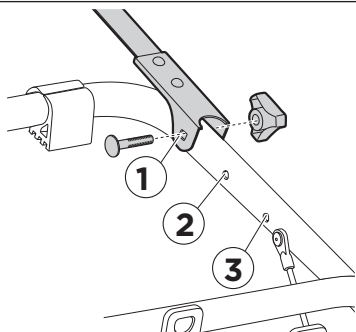

SUBARU Impreza, 5-dr Hatchback, 12-16	Does not cover the rear lights	-	1
SUBARU XV, 5-dr SUV, 12-16	Does not cover the rear lights	-	1
SUZUKI Alto, 3/5-dr Hatchback, 94-01	Does not cover the rear lights	-	2
SUZUKI Baleno, 5-dr Estate, 95-02	Does not cover the rear lights	-	2
SUZUKI Ignis, 3/5-dr Hatchback, 00-03	Lightboard 976 recommended	-	2
SUZUKI Swift, 3/5-dr Hatchback, 05-09	Does not cover the rear lights	-	2
SUZUKI SX4, 5-dr Hatchback, 06-	Does not cover the rear lights	-	1
TOYOTA Auris, 5-dr Hatchback, 13-	Lightboard 976 recommended	-	1
TOYOTA Corolla, 3/5-dr Hatchback, 02-04	Does not cover the rear lights	-	1
TOYOTA Yaris (Mk I), 3/5-dr Hatchback, 04-05	Does not cover the rear lights	-	2
TOYOTA Yaris (Mk II, III), 3/5-dr Hatchback, 05-	Does not cover the rear lights	-	1
VAUXHALL Astra, 5-dr Hatchback, 04-09	Does not cover the rear lights	9115	3
VAUXHALL Corsa, 3/5-dr Hatchback, 93-00	Does not cover the rear lights	-	2
VAUXHALL Corsa, 3/5-dr Hatchback, 01-05	Lightboard 976 recommended	-	1
VAUXHALL Corsa (D), 3/5-dr Hatchback, 06-14	Does not cover the rear lights	9115	3
VOLKSWAGEN Cross Polo, 5-dr Hatchback, 06-09	Does not cover the rear lights	-	2
VOLKSWAGEN Cross Polo, 5-dr Hatchback, 10-	Does not cover the rear lights	-	1
VOLKSWAGEN Fox, 3-dr Hatchback, 04-14	Does not cover the rear lights	9115	3
VOLKSWAGEN Golf II, III, 3/5-dr Hatchback, 84-91	Does not cover the rear lights	-	3
VOLKSWAGEN Golf IV, 3/5-dr Hatchback, 98-03	Does not cover the rear lights	-	2
VOLKSWAGEN Golf V, VI, VII 3/5-dr Hatchback, 04-	Does not cover the rear lights	9115	3
VOLKSWAGEN Golf VII Alltrack, 5-dr Estate, 15-	Does not cover the rear lights	9115	3
VOLKSWAGEN Golf VII SportCombi, 5-dr Estate, 13-	Does not cover the rear lights	9115	3
VOLKSWAGEN Lupo, 3-dr Hatchback, 97-05	Does not cover the rear lights	-	3
VOLKSWAGEN Passat Variant (B3/B4), 5-dr Estate, 88-96	Does not cover the rear lights	-	1
VOLKSWAGEN Polo (Mk III), 3/5-dr Hatchback, 95-01	Does not cover the rear lights	-	3
VOLKSWAGEN Polo Variant (Mk III), 5-dr Estate, 96-01	Does not cover the rear lights	-	1
VOLKSWAGEN Polo (Mk IV), 3/5-dr Hatchback, 02-09	Does not cover the rear lights	-	2
VOLKSWAGEN Polo (Mk V), 3/5-dr Hatchback, 10-	Does not cover the rear lights	-	1