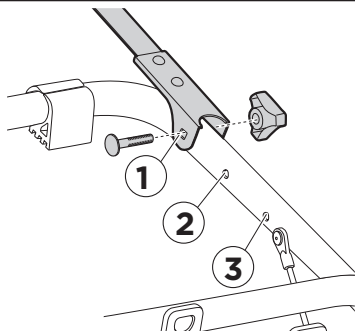

Lightboard 976

NISSAN Micra (K11), 3/5-dr Hatchback, 93-02	Does not cover the rear lights	-	1
NISSAN Note (E11), 5-dr Hatchback, 05-13	Lightboard 976 recommended	-	1
NISSAN Sunny, 3/5-dr Hatchback, 86-90	Does not cover the rear lights	-	1
NISSAN Sunny, 3/5-dr Hatchback, 95-99	Does not cover the rear lights	9111	1
OPEL Astra, 5-dr Hatchback, 04-09	Does not cover the rear lights	9115	3
OPEL Corsa, 3/5-dr Hatchback, 93-00	Does not cover the rear lights	-	2
OPEL Corsa, 3/5-dr Hatchback, 01-05	Lightboard 976 recommended	-	1
OPEL Corsa (D), 3/5-dr Hatchback, 06-14	Does not cover the rear lights	9115	3
PEUGEOT 106, 3/5-dr Hatchback, 92-04	Does not cover the rear lights	-	2
PEUGEOT 206, 3/5-dr Hatchback, 98-08	Does not cover the rear lights	-	2
PEUGEOT 206+, 3/5-dr Hatchback, 09-12	Does not cover the rear lights	-	2
PEUGEOT 207, 3/5-dr Hatchback, 06-12	Does not cover the rear lights	9115	3
PEUGEOT 307, 3/5-dr Hatchback, 01-08	Does not cover the rear lights	-	2
PEUGEOT 308, 3/5dr Hatchback, 07-13	Does not cover the rear lights	-	1
PEUGEOT 1007, 3-dr Hatchback, 05-09	Does not cover the rear lights	-	2
PEUGEOT 3008, 5-dr SUV, 09-16	Does not cover the rear lights	9115	3
RENAULT Clio III, 3/5-dr Hatchback, 05-12	Does not cover the rear lights	-	1
RENAULT Sandero II, 5-dr Hatchback, 13-	Does not cover the rear lights	9115	2
RENAULT Sandero StepWay II, 5-dr SUV, 13-	Does not cover the rear lights	9115	2
RENAULT Twingo, 3-dr Hatchback, 93-07	Does not cover the rear lights	-	2
RENAULT Twingo II, 3-dr Hatchback, 07-14	Does not cover the rear lights	-	2
SEAT Arosa, 3-dr Hatchback, 98-05	Does not cover the rear lights	-	3
SEAT Exeo, 5-dr Estate, 09-13	Does not cover the rear lights	-	1
SEAT Ibiza, 3/5-dr Hatchback, 93-99	Does not cover the rear lights	-	2
SEAT Leon II, 5-dr Hatchback, 05-12	Does not cover the rear lights	9115	3
SKODA Fabia (Mk I), 5-dr Hatchback, 00-07	Does not cover the rear lights	-	1
SKODA Octavia, 5-dr Estate, 98-04	Does not cover the rear lights	-	1
SKODA Octavia (Mk III), 5-dr Estate, 13-	Does not cover the rear lights	9115	1
SKODA Octavia Scout (Mk III), 5-dr Estate, 14-	Does not cover the rear lights	9115	1